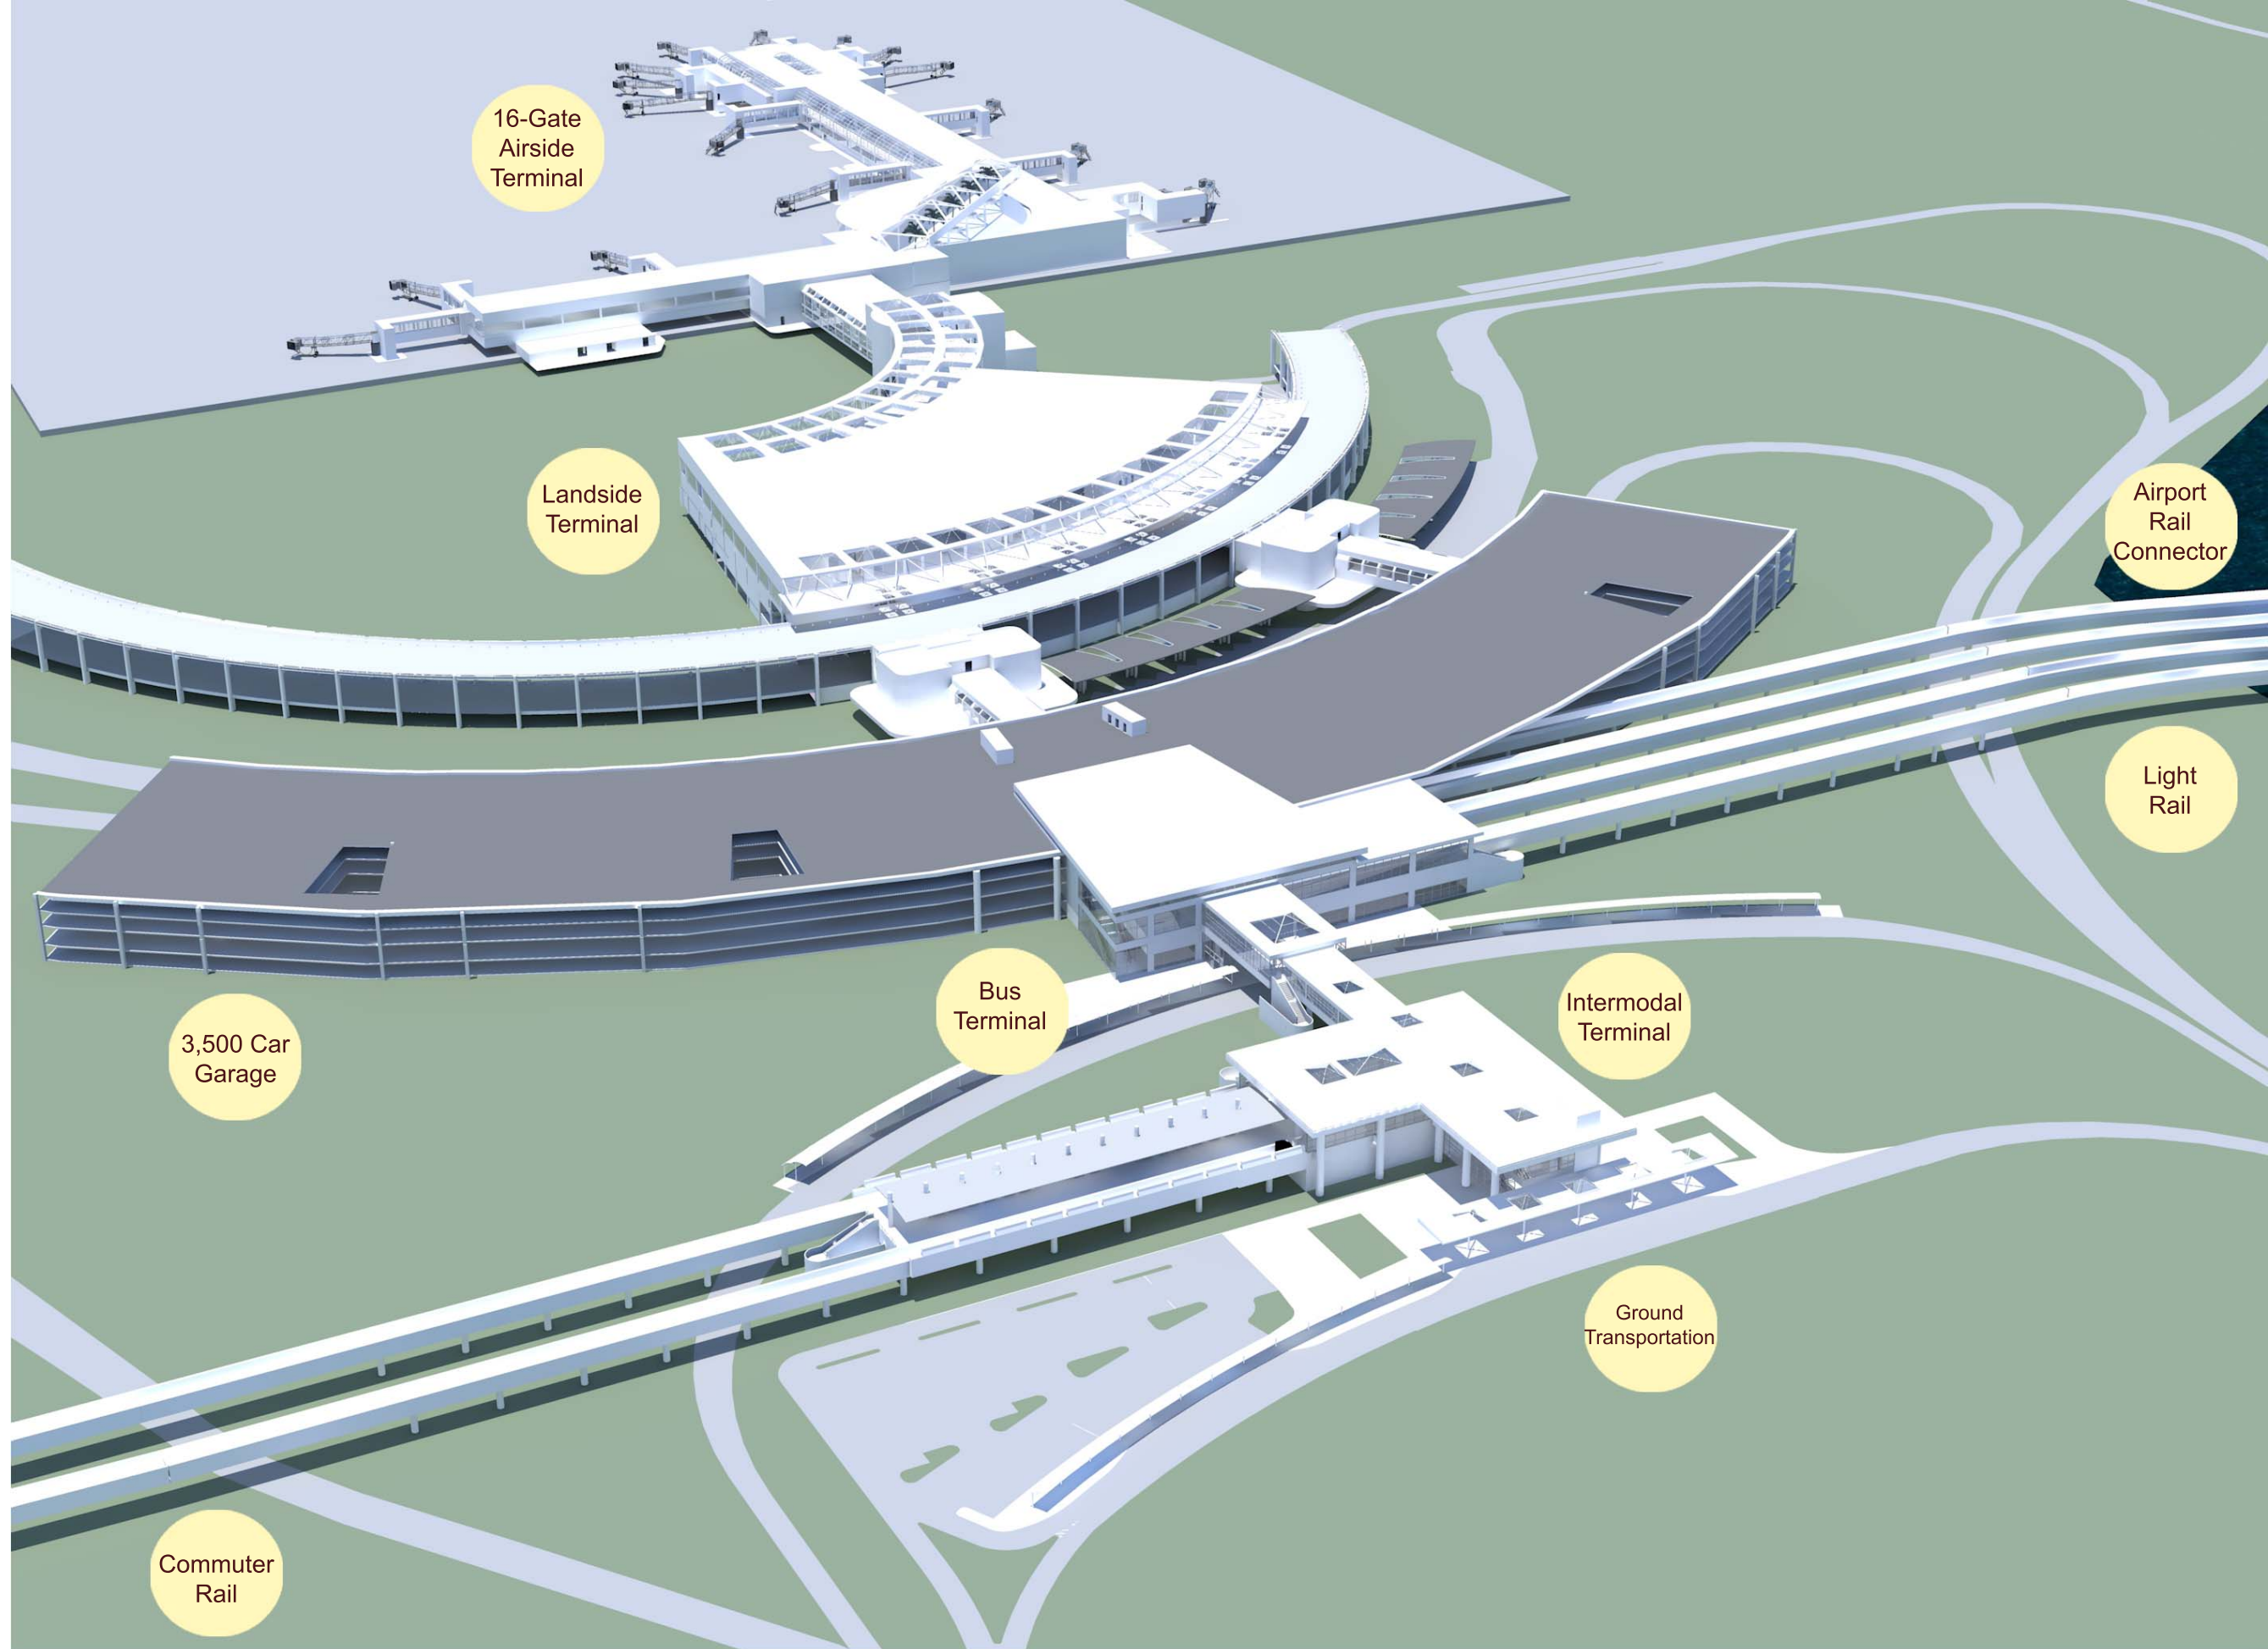

TRANSIT LEGEND	
	COMMUTER RAIL
	LIGHT RAIL
	AIRPORT RAIL CONNECTOR
	OIA EXPRESS BUS ROUTE

16-Gate
Airside
Terminal

Landside
Terminal

Airport
Rail
Connector

Light
Rail

3,500 Car
Garage

Bus
Terminal

Intermodal
Terminal

Ground
Transportation

Commuter
Rail

Long Range Transit Vision
Orlando International Airport - South Terminal Complex